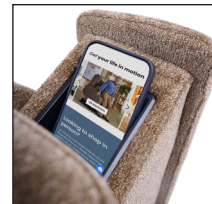

DeLUNA Series PR104

Model Number	PR104-MED
Size	Medium
Weight Capacity	400 LBS
Positioning	3
Comfort Zone(s)	1
Twilight Technology	NO
Chaise Seat	YES
Pocketed Coil Seat	YES
Back Type	Seam
Removable Back Type	Quick Release
Head Rest Cover	NO
Arm Rest Covers	NO
Overall Width	39"
Overall Height	43"
Seat Width	21"
Floor to Top of Seat	19.5"
Seat Depth	21"
Seat to Top of Back	29"
Seat to Top of Arm	8"
Distance Required from Wall Reclined	15"
Extension Reclined from Back of Seat to End of Foot Rest	45.5"
Life Time Warranty, Chair Frame, Lift Frame, Recline Mechanism	YES
Warranty on Electrical Parts	3 YR
Pro Rated Years 4 Thru 7	YES
Warranty on Mechanical Labor	3 YR
Warranty on Electrical Labor	1 YR
Hand Control Routing	Inside Pocket
Extra Pocket Option	Standard
Heat & Vibrating Massage Option	NO
HeatWave Technology Option	NO
Nirvana with HeatWave Option	NO
Adjustable Headrest Option	Standard
Adjustable Lumbar Option	NO
Foot Rest Extension Option	Standard
Straight Lift Option	NO
USB Charging Port	Right Arm
Battery Backup	YES
Place of Origin	Thailand

Shown in Sand

Power Headrest

Footrest Extension

Wireless Phone Charger

Drink Holder

Designed and engineered in Old Forge, PA. Assembled in Thailand using Golden components.

Comfort Zone™ by GOLDEN

Comfort Zone 1 provides ergonomic placement of your lower body allowing your muscles to relax for long-lasting comfort. Comfort Zone 1 can be adjusted using the two buttons on the hand control.