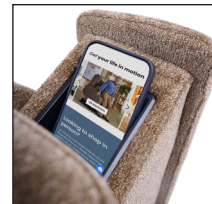

DeLUNA Series PR104

Model Number	PR104-MED	PR104-LAR
Size	Medium	Large
Weight Capacity	400 LBS	400 LBS
Positioning	3	3
Comfort Zone(s)	2	2
Twilight Technology	NO	NO
Chaise Seat	YES	YES
Pocketed Coil Seat	YES	YES
Back Type	Seam	Seam
Removable Back Type	Quick Release	Quick Release
Head Rest Cover	NO	NO
Arm Rest Covers	NO	NO
Overall Width	39"	41"
Overall Height	43"	47.5"
Seat Width	21"	23"
Floor to Top of Seat	19.5"	20"
Seat Depth	21"	23"
Seat to Top of Back	29"	33"
Seat to Top of Arm	8"	8"
Distance Required from Wall Reclined	15"	17.5"
Extension Reclined from Back of Seat to End of Foot Rest	45.5"	46.5"
Life Time Warranty, Chair Frame, Lift Frame, Recline Mechanism	YES	YES
Warranty on Electrical Parts	3 YR	3 YR
Pro Rated Years 4 Thru 7	YES	YES
Warranty on Mechanical Labor	3 YR	3 YR
Warranty on Electrical Labor	1 YR	1 YR
Hand Control Routing	Inside Pocket	Inside Pocket
Extra Pocket Option	Standard	Standard
Heat & Vibrating Massage Option	NO	NO
HeatWave Technology Option	NO	NO
Nirvana with HeatWave Option	NO	NO
Adjustable Headrest Option	Standard	Standard
Adjustable Lumbar Option	NO	NO
Foot Rest Extension Option	Standard	Standard
Straight Lift Option	NO	NO
USB Charging Port	Right Arm	Right Arm
Battery Backup	YES	YES
Place of Origin	Thailand	Thailand

Shown in Sand

Power Headrest

Footrest Extension

Wireless Phone Charger

Drink Holder

Designed and engineered in Old Forge, PA. Assembled in Thailand using Golden components.

Comfort Zone™ by GOLDEN

THE HALO provides ergonomic placement of your lower body allowing muscles to relax, while a power adjustable headrest and footrest extension refine long-lasting comfort with minimal effort.